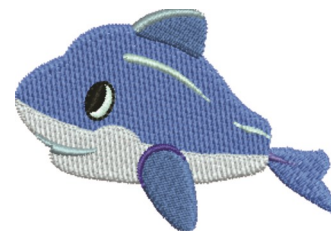

Name: Way Cute

SKU: JRD01-JR_1407034D

Brand: JumpRope Designs

Unique Colors: 13 (11 color Stops)

Way Cute!

Unique Colors

	Color Name (Color Code)	Manufacturer - Type
	Super White (1001) [No Color Selected]	madeira - rayon
	Dusty Lilac (1263) [No Color Selected]	madeira - rayon
	Crocus (286)	Exquisite - Polyester 1000m

Complete Color Sequence

#		Color Name (Color Code)	Manufacturer - Type
1		Super White (1001) [No Color Selected]	madeira - rayon
2		Super White (1001) [No Color Selected]	madeira - rayon
3		Crocus (286)	Exquisite - Polyester 1000m