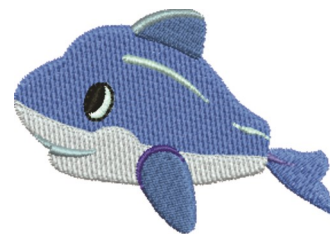

Name: Bath Time Machine Embroidery Design

SKU: JRD01-JR_1407034C

Brand: JumpRope Designs

Unique Colors: 13 (11 color Stops)

Bath Time!

Unique Colors

	Color Name (Color Code)	Manufacturer - Type
	Super White (1001) [No Color Selected]	madeira - rayon
	Dusty Lilac (1263) [No Color Selected]	madeira - rayon
	Crocus (286)	Exquisite - Polyester 1000m

Complete Color Sequence

#		Color Name (Color Code)	Manufacturer - Type
1		Super White (1001) [No Color Selected]	madeira - rayon
2		Super White (1001) [No Color Selected]	madeira - rayon
3		Crocus (286)	Exquisite - Polyester 1000m