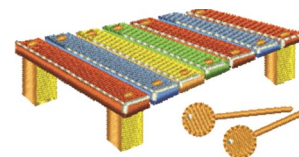

Name: Your Xylophone Machine Embroidery Design

SKU: JRD01-JR_1407031D

Brand: JumpRope Designs

Unique Colors: 13 (19 color Stops)

**March to the beat
of your own
Xylophone**

Unique Colors

	Color Name (Color Code)	Manufacturer - Type
	Super White (1001) [No Color Selected]	madeira - rayon
	Dusty Lilac (1263) [No Color Selected]	madeira - rayon
	Crocus (286)	Exquisite - Polyester 1000m

Complete Color Sequence

#		Color Name (Color Code)	Manufacturer - Type
1		Super White (1001) [No Color Selected]	madeira - rayon
2		Super White (1001) [No Color Selected]	madeira - rayon
3		Crocus (286)	Exquisite - Polyester 1000m