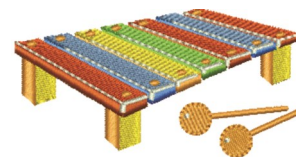

**Name:** Love My Xylophone Machine Embroidery Design

**SKU:** JRD01-JR\_1407031B

**Brand:** JumpRope Designs

**Unique Colors:** 13 (20 color Stops)

I ♥ my Xylophone

## Unique Colors

|  | <b>Color Name (Color Code)</b>         | <b>Manufacturer - Type</b>  |
|--|--|-----------------------------|
|  | Super White (1001) [No Color Selected] | madeira - rayon             |
|  | Dusty Lilac (1263) [No Color Selected] | madeira - rayon             |
|  | Crocus (286)                           | Exquisite - Polyester 1000m |

# Complete Color Sequence

| # |   | Color Name (Color Code)                | Manufacturer - Type            |
|---|---|--|--------------------------------|
| 1 |  | Super White (1001) [No Color Selected] | madeira - rayon                |
| 2 |  | Super White (1001) [No Color Selected] | madeira - rayon                |
| 3 |  | Crocus (286)                           | Exquisite - Polyester<br>1000m |