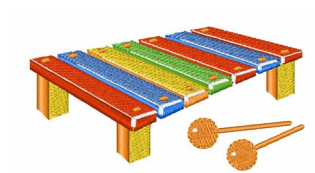

Name: Xylophone Machine Embroidery Design

SKU: JRD01-JR_1407031A

Brand: JumpRope Designs

Unique Colors: 13 (19 color Stops)

Unique Colors

	Color Name (Color Code)	Manufacturer - Type
	Super White (1001) [No Color Selected]	madeira - rayon
	Dusty Lilac (1263) [No Color Selected]	madeira - rayon
	Crocus (286)	Exquisite - Polyester 1000m

Complete Color Sequence

#		Color Name (Color Code)	Manufacturer - Type
1		Super White (1001) [No Color Selected]	madeira - rayon
2		Super White (1001) [No Color Selected]	madeira - rayon
3		Crocus (286)	Exquisite - Polyester 1000m