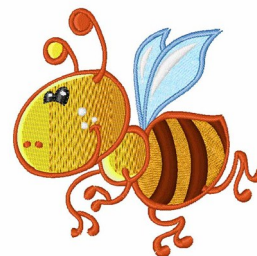

Name: Bumblebee Machine Embroidery Design

SKU: JRD01-JR_1407001A

Brand: JumpRope Designs

Unique Colors: 13 (9 color Stops)

Unique Colors

	Color Name (Color Code)	Manufacturer - Type
	Super White (1001) [No Color Selected]	madeira - rayon
	Dusty Lilac (1263) [No Color Selected]	madeira - rayon
	Crocus (286)	Exquisite - Polyester 1000m

Complete Color Sequence

#		Color Name (Color Code)	Manufacturer - Type
1		Super White (1001) [No Color Selected]	madeira - rayon
2		Super White (1001) [No Color Selected]	madeira - rayon
3		Crocus (286)	Exquisite - Polyester 1000m