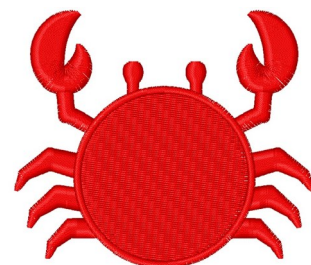

**Name:** Crab Silhouette Machine Embroidery Design

**SKU:** JRD01-JRC1909050

**Brand:** JumpRope Designs

**Unique Colors:** 13 (1 color Stops)

## Unique Colors

	<b>Color Name (Color Code)</b>	<b>Manufacturer - Type</b>
	Super White (1001) [No Color Selected]	madeira - rayon
	Dusty Lilac (1263) [No Color Selected]	madeira - rayon
	Crocus (286)	Exquisite - Polyester 1000m