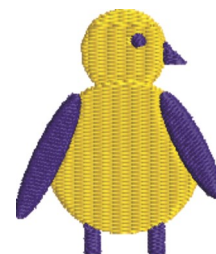

Name: Hi Mom Machine Embroidery Design

SKU: JRD01-JR15531

Brand: JumpRope Designs

Unique Colors: 13 (3 color Stops)

Hi Mom!

Unique Colors

	Color Name (Color Code)	Manufacturer - Type
	Super White (1001) [No Color Selected]	madeira - rayon
	Dusty Lilac (1263) [No Color Selected]	madeira - rayon
	Crocus (286)	Exquisite - Polyester 1000m

Complete Color Sequence

#		Color Name (Color Code)	Manufacturer - Type
1		Super White (1001) [No Color Selected]	madeira - rayon
2		Super White (1001) [No Color Selected]	madeira - rayon
3		Crocus (286)	Exquisite - Polyester 1000m