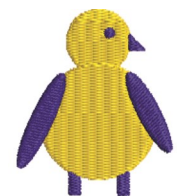

**Name:** Im Cute Machine Embroidery Design

**SKU:** JRD01-JR15530

**Brand:** JumpRope Designs

**Unique Colors:** 13 (2 color Stops)

I'm cute  
Mom's cute  
Dad's lucky!