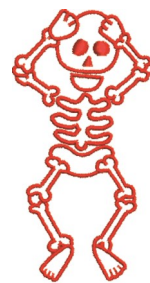

Name: OMG Skeleton Machine Embroidery Design

SKU: JRD01-JR15517

Brand: JumpRope Designs

Unique Colors: 13 (2 color Stops)

OMG!

Unique Colors

	Color Name (Color Code)	Manufacturer - Type
	Super White (1001) [No Color Selected]	madeira - rayon
	Dusty Lilac (1263) [No Color Selected]	madeira - rayon
	Crocus (286)	Exquisite - Polyester 1000m

Complete Color Sequence

#		Color Name (Color Code)	Manufacturer - Type
1		Super White (1001) [No Color Selected]	madeira - rayon
2		Super White (1001) [No Color Selected]	madeira - rayon
3		Crocus (286)	Exquisite - Polyester 1000m