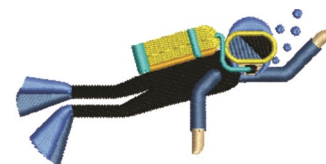

Name: Dive Into Happiness!

SKU: JRD01-JR15051

Brand: JumpRope Designs

Unique Colors: 13 (9 color Stops)

Dive into happiness!

Unique Colors

	Color Name (Color Code)	Manufacturer - Type
	Super White (1001) [No Color Selected]	madeira - rayon
	Dusty Lilac (1263) [No Color Selected]	madeira - rayon
	Crocus (286)	Exquisite - Polyester 1000m

Complete Color Sequence

#		Color Name (Color Code)	Manufacturer - Type
1		Super White (1001) [No Color Selected]	madeira - rayon
2		Super White (1001) [No Color Selected]	madeira - rayon
3		Crocus (286)	Exquisite - Polyester 1000m