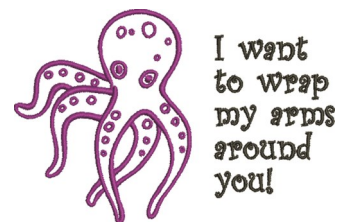

Name: Octopus Outline Machine Embroidery Design

SKU: JRD01-JR15043

Brand: JumpRope Designs

Unique Colors: 13 (2 color Stops)

Unique Colors

	Color Name (Color Code)	Manufacturer - Type
	Super White (1001) [No Color Selected]	madeira - rayon
	Dusty Lilac (1263) [No Color Selected]	madeira - rayon
	Crocus (286)	Exquisite - Polyester 1000m