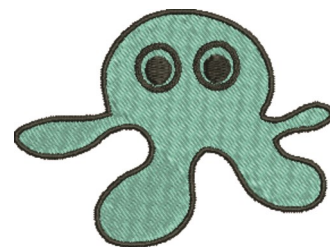

Name: Octopus, Wanna Hug? Machine
Embroidery Design

SKU: JRD01-JR14902

Brand: JumpRope Designs

Unique Colors: 13 (2 color Stops)

Wanna Hug?

Unique Colors

	Color Name (Color Code)	Manufacturer - Type
	Super White (1001) [No Color Selected]	madeira - rayon
	Dusty Lilac (1263) [No Color Selected]	madeira - rayon
	Crocus (286)	Exquisite - Polyester 1000m

Complete Color Sequence

#		Color Name (Color Code)	Manufacturer - Type
1		Super White (1001) [No Color Selected]	madeira - rayon
2		Super White (1001) [No Color Selected]	madeira - rayon
3		Crocus (286)	Exquisite - Polyester 1000m