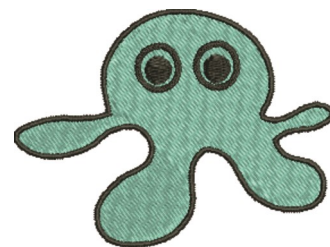

Name: Cartoon Octopus Machine Embroidery Design

SKU: JRD01-JR14901

Brand: JumpRope Designs

Unique Colors: 13 (2 color Stops)

Unique Colors

	Color Name (Color Code)	Manufacturer - Type
	Super White (1001) [No Color Selected]	madeira - rayon
	Dusty Lilac (1263) [No Color Selected]	madeira - rayon
	Crocus (286)	Exquisite - Polyester 1000m

Complete Color Sequence

#		Color Name (Color Code)	Manufacturer - Type
1		Super White (1001) [No Color Selected]	madeira - rayon
2		Super White (1001) [No Color Selected]	madeira - rayon
3		Crocus (286)	Exquisite - Polyester 1000m