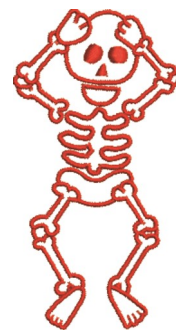

Name: Skeleton Outline Machine Embroidery Design

SKU: JRD01-JR14764

Brand: JumpRope Designs

Unique Colors: 13 (1 color Stops)

Unique Colors

	Color Name (Color Code)	Manufacturer - Type
	Super White (1001) [No Color Selected]	madeira - rayon
	Dusty Lilac (1263) [No Color Selected]	madeira - rayon
	Crocus (286)	Exquisite - Polyester 1000m

Complete Color Sequence

#		Color Name (Color Code)	Manufacturer - Type
1		Super White (1001) [No Color Selected]	madeira - rayon
2		Super White (1001) [No Color Selected]	madeira - rayon
3		Crocus (286)	Exquisite - Polyester 1000m