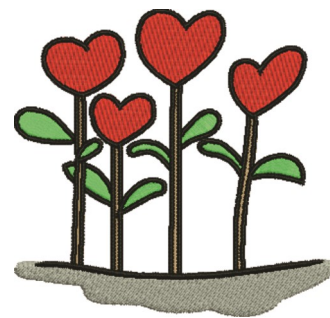

Name: Heart Flowers Machine Embroidery Design

SKU: JRD01-JR14672

Brand: JumpRope Designs

Unique Colors: 13 (6 color Stops)

Unique Colors

	Color Name (Color Code)	Manufacturer - Type
	Super White (1001) [No Color Selected]	madeira - rayon
	Dusty Lilac (1263) [No Color Selected]	madeira - rayon
	Crocus (286)	Exquisite - Polyester 1000m