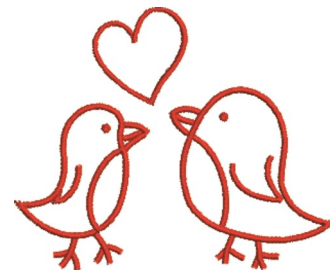

Name: Love Birds Machine Embroidery Design

SKU: JRD01-JR14666

Brand: JumpRope Designs

Unique Colors: 13 (1 color Stops)

Unique Colors

	Color Name (Color Code)	Manufacturer - Type
	Super White (1001) [No Color Selected]	madeira - rayon
	Dusty Lilac (1263) [No Color Selected]	madeira - rayon
	Crocus (286)	Exquisite - Polyester 1000m