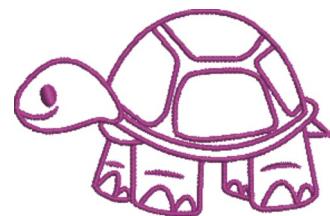

Name: Turtle Outline Machine Embroidery Design

SKU: JRD01-JR14661

Brand: JumpRope Designs

Unique Colors: 13 (1 color Stops)

Unique Colors

	Color Name (Color Code)	Manufacturer - Type
	Super White (1001) [No Color Selected]	madeira - rayon
	Dusty Lilac (1263) [No Color Selected]	madeira - rayon
	Crocus (286)	Exquisite - Polyester 1000m