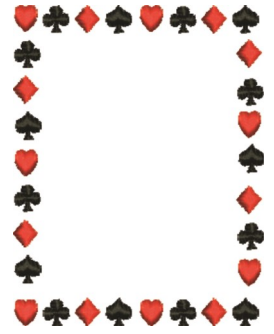

**Name:** Poker Frame

**SKU:** JRD01-JR14569

**Brand:** JumpRope Designs

**Unique Colors:** 13 (2 color Stops)

## Unique Colors

	<b>Color Name (Color Code)</b>	<b>Manufacturer - Type</b>
	Super White (1001) [No Color Selected]	madeira - rayon
	Dusty Lilac (1263) [No Color Selected]	madeira - rayon
	Crocus (286)	Exquisite - Polyester 1000m

# Complete Color Sequence

#		Color Name (Color Code)	Manufacturer - Type
1		Super White (1001) [No Color Selected]	madeira - rayon
2		Super White (1001) [No Color Selected]	madeira - rayon
3		Crocus (286)	Exquisite - Polyester 1000m