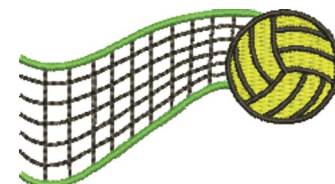

Name: Volleyball Machine Embroidery Design

SKU: JRD01-JR14412

Brand: JumpRope Designs

Unique Colors: 13 (4 color Stops)

Unique Colors

	Color Name (Color Code)	Manufacturer - Type
	Super White (1001) [No Color Selected]	madeira - rayon
	Dusty Lilac (1263) [No Color Selected]	madeira - rayon
	Crocus (286)	Exquisite - Polyester 1000m

Complete Color Sequence

#		Color Name (Color Code)	Manufacturer - Type
1		Super White (1001) [No Color Selected]	madeira - rayon
2		Super White (1001) [No Color Selected]	madeira - rayon
3		Crocus (286)	Exquisite - Polyester 1000m