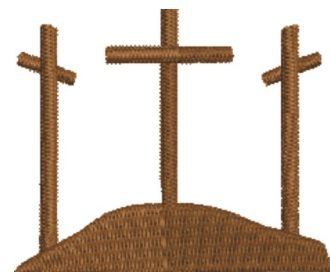

**Name:** Crucifixion Crosses Machine Embroidery Design

**SKU:** JRD01-JR14348

**Brand:** JumpRope Designs

**Unique Colors:** 13 (1 color Stops)