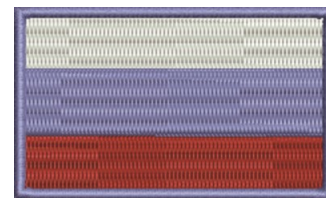

**Name:** Russia Machine Embroidery Design

**SKU:** JRD01-JR13066

**Brand:** JumpRope Designs

**Unique Colors:** 13 (3 color Stops)

Russia

## Unique Colors

	<b>Color Name (Color Code)</b>	<b>Manufacturer - Type</b>
	Super White (1001) [No Color Selected]	madeira - rayon
	Dusty Lilac (1263) [No Color Selected]	madeira - rayon
	Crocus (286)	Exquisite - Polyester 1000m

# Complete Color Sequence

#		Color Name (Color Code)	Manufacturer - Type
1		Super White (1001) [No Color Selected]	madeira - rayon
2		Super White (1001) [No Color Selected]	madeira - rayon
3		Crocus (286)	Exquisite - Polyester 1000m