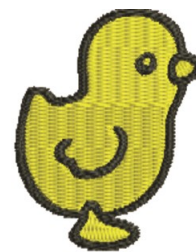

**Name:** Cute Chick Machine Embroidery Design

**SKU:** JRD01-JR13021

**Brand:** JumpRope Designs

**Unique Colors:** 13 (2 color Stops)

**Cute Chick**