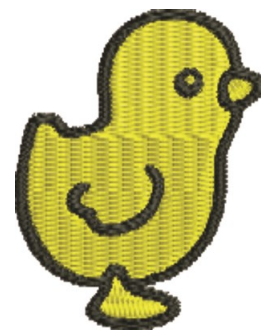

Name: Chick Machine Embroidery Design

SKU: JRD01-JR13019

Brand: JumpRope Designs

Unique Colors: 13 (2 color Stops)

Unique Colors

	Color Name (Color Code)	Manufacturer - Type
	Super White (1001) [No Color Selected]	madeira - rayon
	Dusty Lilac (1263) [No Color Selected]	madeira - rayon
	Crocus (286)	Exquisite - Polyester 1000m

Complete Color Sequence

#		Color Name (Color Code)	Manufacturer - Type
1		Super White (1001) [No Color Selected]	madeira - rayon
2		Super White (1001) [No Color Selected]	madeira - rayon
3		Crocus (286)	Exquisite - Polyester 1000m