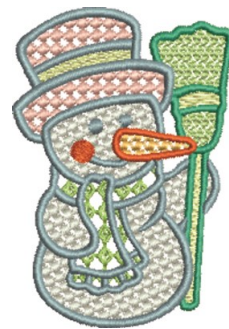

Name: Snowman Machine Embroidery Design

SKU: JRD01-JR12781

Brand: JumpRope Designs

Unique Colors: 13 (8 color Stops)

Unique Colors

	Color Name (Color Code)	Manufacturer - Type
	Super White (1001) [No Color Selected]	madeira - rayon
	Dusty Lilac (1263) [No Color Selected]	madeira - rayon
	Crocus (286)	Exquisite - Polyester 1000m

Complete Color Sequence

#		Color Name (Color Code)	Manufacturer - Type
1		Super White (1001) [No Color Selected]	madeira - rayon
2		Super White (1001) [No Color Selected]	madeira - rayon
3		Crocus (286)	Exquisite - Polyester 1000m