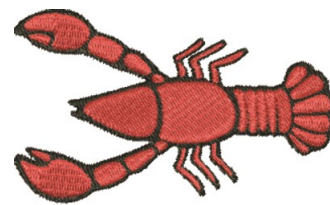

**Name:** Love Lobsters Machine Embroidery Design

**SKU:** JRD01-JR12767

**Brand:** JumpRope Designs

**Unique Colors:** 13 (3 color Stops)

**I ♥ LOBSTERS!**

## Unique Colors

	<b>Color Name (Color Code)</b>	<b>Manufacturer - Type</b>
	Super White (1001) [No Color Selected]	madeira - rayon
	Dusty Lilac (1263) [No Color Selected]	madeira - rayon
	Crocus (286)	Exquisite - Polyester 1000m