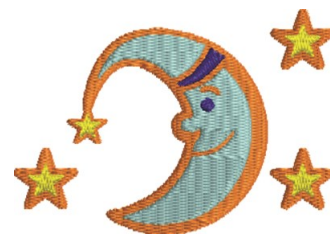

**Name:** Nighttime Moon Machine Embroidery Design

**SKU:** JRD01-JR12529

**Brand:** JumpRope Designs

**Unique Colors:** 13 (5 color Stops)