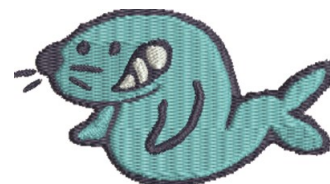

Name: Lets Play Machine Embroidery Design

SKU: JRD01-JR12485

Brand: JumpRope Designs

Unique Colors: 13 (4 color Stops)

Let's Play!

Unique Colors

	Color Name (Color Code)	Manufacturer - Type
	Super White (1001) [No Color Selected]	madeira - rayon
	Dusty Lilac (1263) [No Color Selected]	madeira - rayon
	Crocus (286)	Exquisite - Polyester 1000m

Complete Color Sequence

#		Color Name (Color Code)	Manufacturer - Type
1		Super White (1001) [No Color Selected]	madeira - rayon
2		Super White (1001) [No Color Selected]	madeira - rayon
3		Crocus (286)	Exquisite - Polyester 1000m