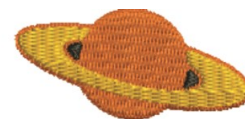

**Name:** Astromony Rocks Machine Embroidery Design

**SKU:** JRD01-JR12483

**Brand:** JumpRope Designs

**Unique Colors:** 13 (3 color Stops)

**Astronomy  
rocks!**

## Unique Colors

	<b>Color Name (Color Code)</b>	<b>Manufacturer - Type</b>
	Super White (1001) [No Color Selected]	madeira - rayon
	Dusty Lilac (1263) [No Color Selected]	madeira - rayon
	Crocus (286)	Exquisite - Polyester 1000m