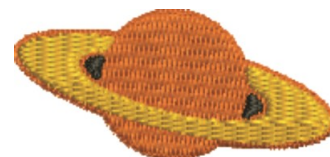

**Name:** Saturn Machine Embroidery Design

**SKU:** JRD01-JR12480

**Brand:** JumpRope Designs

**Unique Colors:** 13 (3 color Stops)

## Unique Colors

	<b>Color Name (Color Code)</b>	<b>Manufacturer - Type</b>
	Super White (1001) [No Color Selected]	madeira - rayon
	Dusty Lilac (1263) [No Color Selected]	madeira - rayon
	Crocus (286)	Exquisite - Polyester 1000m