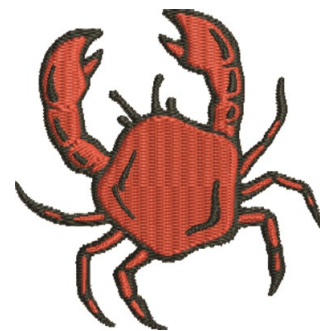

Name: Crab Machine Embroidery Design

SKU: JRD01-JR12436

Brand: JumpRope Designs

Unique Colors: 13 (3 color Stops)

Unique Colors

	Color Name (Color Code)	Manufacturer - Type
	Super White (1001) [No Color Selected]	madeira - rayon
	Dusty Lilac (1263) [No Color Selected]	madeira - rayon
	Crocus (286)	Exquisite - Polyester 1000m