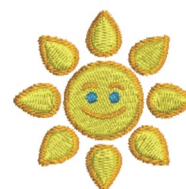

**Name:** Sunshine Happy Machine Embroidery Design

**SKU:** JRD01-JR12389

**Brand:** JumpRope Designs

**Unique Colors:** 13 (4 color Stops)

Sunshine

makes me happy