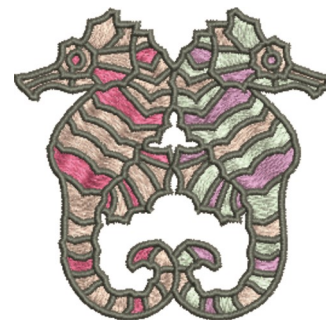

Name: Seahorse Pair Machine Embroidery Design

SKU: JRD01-JR12271

Brand: JumpRope Designs

Unique Colors: 13 (5 color Stops)

Unique Colors

	Color Name (Color Code)	Manufacturer - Type
	Super White (1001) [No Color Selected]	madeira - rayon
	Dusty Lilac (1263) [No Color Selected]	madeira - rayon
	Crocus (286)	Exquisite - Polyester 1000m

Complete Color Sequence

#		Color Name (Color Code)	Manufacturer - Type
1		Super White (1001) [No Color Selected]	madeira - rayon
2		Super White (1001) [No Color Selected]	madeira - rayon
3		Crocus (286)	Exquisite - Polyester 1000m