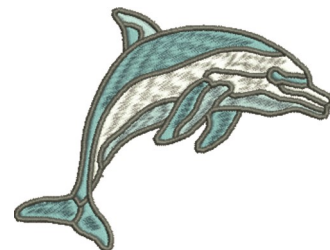

Name: Dolphin Machine Embroidery Design

SKU: JRD01-JR12225

Brand: JumpRope Designs

Unique Colors: 13 (4 color Stops)

Unique Colors

	Color Name (Color Code)	Manufacturer - Type
	Super White (1001) [No Color Selected]	madeira - rayon
	Dusty Lilac (1263) [No Color Selected]	madeira - rayon
	Crocus (286)	Exquisite - Polyester 1000m