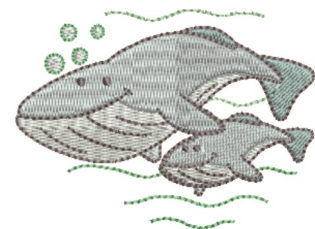

Name: Whale Mom & Baby Machine Embroidery Design

SKU: JRD01-JR12188

Brand: JumpRope Designs

Unique Colors: 13 (7 color Stops)

I love my mom

Unique Colors

	Color Name (Color Code)	Manufacturer - Type
	Super White (1001) [No Color Selected]	madeira - rayon
	Dusty Lilac (1263) [No Color Selected]	madeira - rayon
	Crocus (286)	Exquisite - Polyester 1000m

Complete Color Sequence

#		Color Name (Color Code)	Manufacturer - Type
1		Super White (1001) [No Color Selected]	madeira - rayon
2		Super White (1001) [No Color Selected]	madeira - rayon
3		Crocus (286)	Exquisite - Polyester 1000m