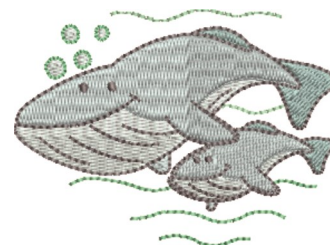

**Name:** Whale Watcher Machine Embroidery Design

**SKU:** JRD01-JR12187

**Brand:** JumpRope Designs

**Unique Colors:** 13 (7 color Stops)

**Whale Watcher**

## Unique Colors

|  | <b>Color Name (Color Code)</b>         | <b>Manufacturer - Type</b>  |
|--|--|-----------------------------|
|  | Super White (1001) [No Color Selected] | madeira - rayon             |
|  | Dusty Lilac (1263) [No Color Selected] | madeira - rayon             |
|  | Crocus (286)                           | Exquisite - Polyester 1000m |