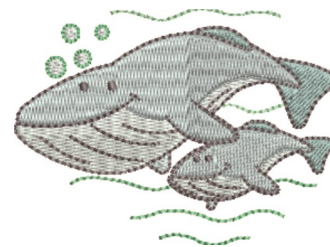

Name: Whale Mom and Baby Machine
Embroidery Design

SKU: JRD01-JR12185

Brand: JumpRope Designs

Unique Colors: 13 (6 color Stops)

Unique Colors

	Color Name (Color Code)	Manufacturer - Type
	Super White (1001) [No Color Selected]	madeira - rayon
	Dusty Lilac (1263) [No Color Selected]	madeira - rayon
	Crocus (286)	Exquisite - Polyester 1000m

Complete Color Sequence

#		Color Name (Color Code)	Manufacturer - Type
1		Super White (1001) [No Color Selected]	madeira - rayon
2		Super White (1001) [No Color Selected]	madeira - rayon
3		Crocus (286)	Exquisite - Polyester 1000m