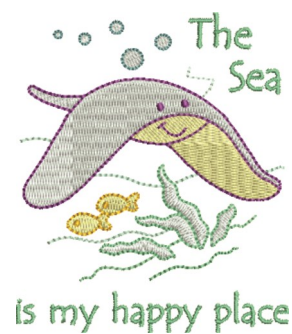

Name: Happy Sea Stingray Machine Embroidery Design

SKU: JRD01-JR12175

Brand: JumpRope Designs

Unique Colors: 13 (7 color Stops)

Unique Colors

	Color Name (Color Code)	Manufacturer - Type
	Super White (1001) [No Color Selected]	madeira - rayon
	Dusty Lilac (1263) [No Color Selected]	madeira - rayon
	Crocus (286)	Exquisite - Polyester 1000m