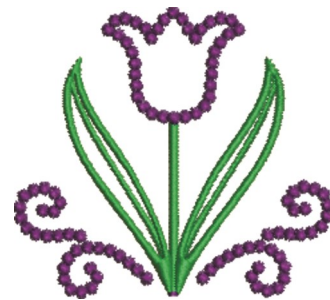

**Name:** Flower Outline Machine Embroidery Design

**SKU:** JRD01-JR12040

**Brand:** JumpRope Designs

**Unique Colors:** 13 (2 color Stops)

## Unique Colors

	<b>Color Name (Color Code)</b>	<b>Manufacturer - Type</b>
	Super White (1001) [No Color Selected]	madeira - rayon
	Dusty Lilac (1263) [No Color Selected]	madeira - rayon
	Crocus (286)	Exquisite - Polyester 1000m