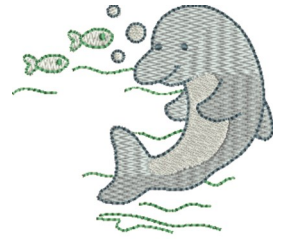

Name: Find Someone

SKU: JRD01-JR12034

Brand: JumpRope Designs

Unique Colors: 13 (7 color Stops)

Find someone
you *click* with

Unique Colors

	Color Name (Color Code)	Manufacturer - Type
	Super White (1001) [No Color Selected]	madeira - rayon
	Dusty Lilac (1263) [No Color Selected]	madeira - rayon
	Crocus (286)	Exquisite - Polyester 1000m