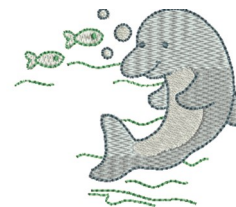

Name: Playful Spirit

SKU: JRD01-JR12033

Brand: JumpRope Designs

Unique Colors: 13 (6 color Stops)

Have a playful spirit!

Unique Colors

	Color Name (Color Code)	Manufacturer - Type
	Super White (1001) [No Color Selected]	madeira - rayon
	Dusty Lilac (1263) [No Color Selected]	madeira - rayon
	Crocus (286)	Exquisite - Polyester 1000m