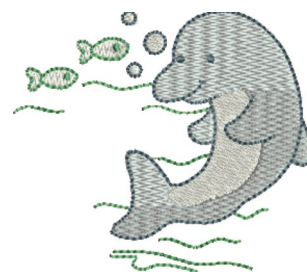

Name: Beach Life

SKU: JRD01-JR12032

Brand: JumpRope Designs

Unique Colors: 13 (5 color Stops)

Beach Life

Unique Colors

	Color Name (Color Code)	Manufacturer - Type
	Super White (1001) [No Color Selected]	madeira - rayon
	Dusty Lilac (1263) [No Color Selected]	madeira - rayon
	Crocus (286)	Exquisite - Polyester 1000m