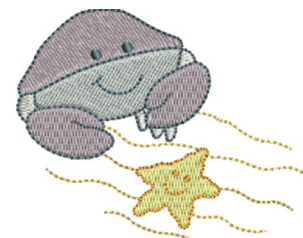

**Name:** Time To Coast

**SKU:** JRD01-JR12026

**Brand:** JumpRope Designs

**Unique Colors:** 13 (8 color Stops)

**Take time to coast**