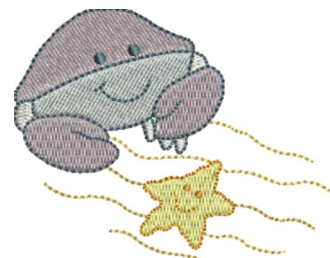

**Name:** Crab & Starfish Machine Embroidery Design

**SKU:** JRD01-JR12024

**Brand:** JumpRope Designs

**Unique Colors:** 13 (7 color Stops)