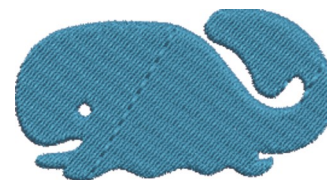

**Name:** Whale Watcher Machine Embroidery Design

**SKU:** JRD01-JR11990

**Brand:** JumpRope Designs

**Unique Colors:** 13 (2 color Stops)

**Whale Watcher**

## Unique Colors

	<b>Color Name (Color Code)</b>	<b>Manufacturer - Type</b>
	Super White (1001) [No Color Selected]	madeira - rayon
	Dusty Lilac (1263) [No Color Selected]	madeira - rayon
	Crocus (286)	Exquisite - Polyester 1000m