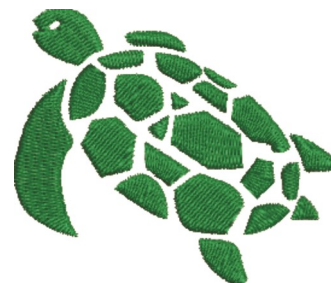

Name: Sea Turtle Machine Embroidery Design

SKU: JRD01-JR11966

Brand: JumpRope Designs

Unique Colors: 13 (1 color Stops)

Unique Colors

	Color Name (Color Code)	Manufacturer - Type
	Super White (1001) [No Color Selected]	madeira - rayon
	Dusty Lilac (1263) [No Color Selected]	madeira - rayon
	Crocus (286)	Exquisite - Polyester 1000m