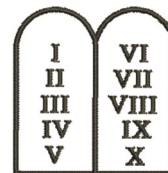

**Name:** 10 Commandments Machine Embroidery Design

**SKU:** JRD01-JR11862

**Brand:** JumpRope Designs

**Unique Colors:** 13 (2 color Stops)

**The 10 Commandments**

**...not multiple choice**