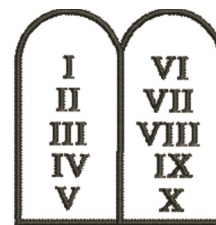

Name: Rules To Live By Machine Embroidery Design

SKU: JRD01-JR11860

Brand: JumpRope Designs

Unique Colors: 13 (2 color Stops)

Rules to Live By

Unique Colors

	Color Name (Color Code)	Manufacturer - Type
	Super White (1001) [No Color Selected]	madeira - rayon
	Dusty Lilac (1263) [No Color Selected]	madeira - rayon
	Crocus (286)	Exquisite - Polyester 1000m

Complete Color Sequence

#		Color Name (Color Code)	Manufacturer - Type
1		Super White (1001) [No Color Selected]	madeira - rayon
2		Super White (1001) [No Color Selected]	madeira - rayon
3		Crocus (286)	Exquisite - Polyester 1000m