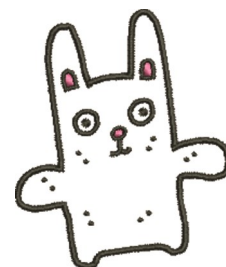

**Name:** Cuddle Bunny Machine Embroidery Design

**SKU:** JRD01-JR11687

**Brand:** JumpRope Designs

**Unique Colors:** 13 (3 color Stops)

Cuddle?