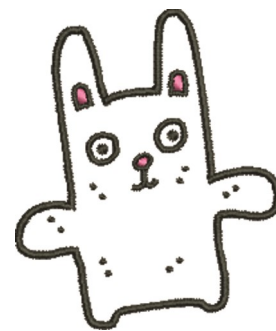

Name: Silly Bunny Machine Embroidery Design

SKU: JRD01-JR11685

Brand: JumpRope Designs

Unique Colors: 13 (2 color Stops)

Unique Colors

	Color Name (Color Code)	Manufacturer - Type
	Super White (1001) [No Color Selected]	madeira - rayon
	Dusty Lilac (1263) [No Color Selected]	madeira - rayon
	Crocus (286)	Exquisite - Polyester 1000m